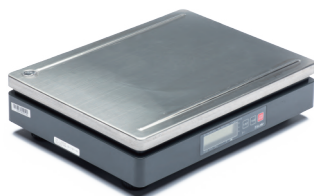

Display	LCD display, digits 15mm high, LED backlight
Pan size	343x263mm
Capacity	66 lbs
Standard	RS232 interface
Power	AC Adapter (100~240VAC / 12V 500mA DC)
Dimensions	13.6" x 10.4" x 3.4"
Weight	11 lbs